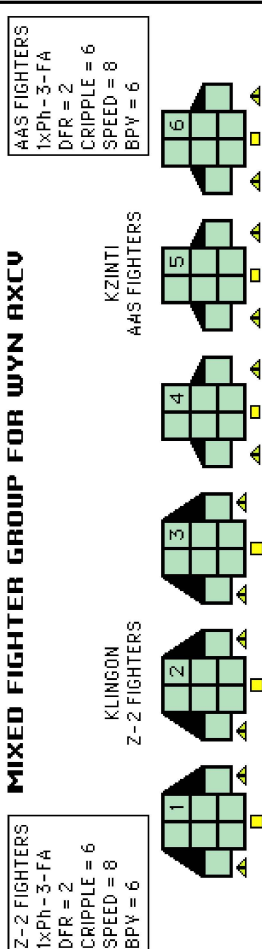

MIXED FIGHTER GROUP FOR WYN AXCV