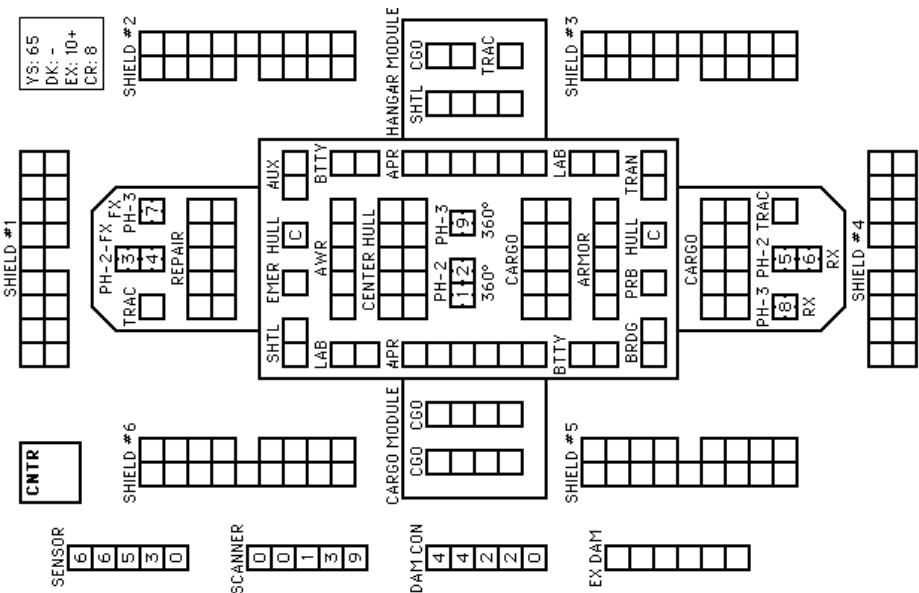

CIVILIAN EARLY BASE STATION

SEE (D4.12) FOR ARMOR RULES.
SEE (C3.7) FOR ROTATION.
SEE (H4.32) FOR DAMAGE TO AWRS.

THE PHASER-1 REFIT REPLACES THE SIX PHASER-2s WITH PHASER-1s AND IS AVAILABLE ONLY TO BASES OPERATED BY THE FEDERATION, KZINTIS, GORNIS, AND ISC AFTER Y130. IT IS AVAILABLE TO THE ROMULANS AFTER Y172.

TYPE I DEFENSIVE PHASER TABLE

DIE RANGE	6-9	16-26	51-75							
ROLL 0	1	2	3	4	5	8	15	25	50	75
ROLL 1	9	8	7	6	5	5	4	3	2	1
ROLL 2	8	7	6	5	4	3	2	1	1	0
ROLL 3	7	5	4	4	4	3	1	0	0	0
ROLL 4	6	4	4	4	4	3	2	0	0	0
ROLL 5	5	4	4	4	3	1	0	0	0	0
ROLL 6	4	4	3	3	2	0	0	0	0	0

SEE SHIP DESCRIPTION FOR USE OF THIS TABLE.

ADMINISTRATIVE SHUTTLES

IDENT	HIT POINTS	NOTES
		TWO BAYS, NO TRANSFERS.
		NO T-BOMBS.

SHIP DATA TABLE

TYPE = YCBS
POINT VALUE = 71
SHIELD COST = 1+1
LIFE SUPPORT = 1
SIZE CLASS = 3
REFERENCE = YR1.3A

PHASER-1 REFIT +7
HANGAR MODULE +7
CARGO MODULE +5

TYPE II PHASER TABLE

DIE RANGE	4-9	16-31					
ROLL 0	1	2	3	8	15	30	50
ROLL 1	6	5	4	3	2	1	1
ROLL 2	6	5	4	2	1	0	0
ROLL 3	6	4	4	1	0	0	0
ROLL 4	5	4	4	3	1	0	0
ROLL 5	5	4	3	0	0	0	0
ROLL 6	5	3	3	0	0	0	0

TYPE III DEFENSE PHASER

DIE RANGE	0	1	2	3	8	15
ROLL 0	1	4	4	4	3	1
ROLL 1	2	4	4	4	2	1
ROLL 2	3	4	4	4	1	0
ROLL 3	4	4	4	3	0	0
ROLL 4	5	4	3	2	0	0
ROLL 5	6	3	3	1	0	0

CREW UNITS

*	10	20	30	40	50	60

HANGAR MODULE CREW UNITS: 5
DECK CREWS: 2

BOARDING PARTIES

1	2	3

PROBES

1	2	3

KLINGON CIVILIAN BASE STATION SECURITY STATIONS
ON KLINGON CIVILIAN BASE STATIONS THE CENTER HULL BOX NEXT TO THE EMERGENCY BRIDGE AND THE CENTER HULL BOX NEXT TO THE PROBE LAUNCHER ARE SECURITY STATIONS (06.0), AND ARE DESTROYED ON "FLAG BRIDGE" DAMAGE POINTS (06.12). THERE IS NO CHANGE IN BPV.

ROMULAN CIVILIAN BASE STATION TECHNOLOGY UPGRADE TABLE

SHIP	YEAR	SHIELDS	SHIELD COST	TRACTOR	DEFENSE	BPV
SCBS	Y66-90	9	0.5+0.5	TYPE-S	NONE	53
WCBS	Y91-120	11	0.5+1	TYPE-W	NONE	55
CB5Y	Y121-141	14	1+1	TYPE-W	NONE	58
ECBS	Y142-160	17	1+1	TYPE-W	NONE	61

ROMULAN CIVILIAN BASE STATIONS REPLACE ALL PHASERS WITH WARP-TARGETED LASERS AND UPGRADE THEIR SHIELDS AT THE SAME LEVELS AS THE ROMULAN YBS, BUT DO SO TWO YEARS AFTER THE DATE FOR THE MILITARY YBS (SEE THE TABLE ABOVE). ALL ROMULAN SHUTTLES WILL BE SUBLIGHT (R4.F0) UNTIL Y160. ROMULAN CIVILIAN BASE STATIONS WERE NEVER EQUIPPED WITH VEILING, MASKING, OR CLOAKING DEVICES.

GORN CIVILIAN BASE STATION TECHNOLOGY UPGRADE TABLE

SHIP	YEAR	SHIELDS	SHIELD COST	TRACTOR	DEFENSE	BPV
SCBS	Y65-75	9	0.5+0.5	TYPE-W	53	
CB5I	Y70-89	11	0.5+1	TYPE-W	64	
ECBS	Y90-119	14	1+1	TYPE-Y	67	

THE GORN SCBS WAS THE ORIGINAL WARP UPGRADE OF THEIR SUBLIGHT BASE STATION, ALL PHASERS ARE REPLACED WITH LASERS. THE GORN CB5I REPLACED ALL LASERS WITH PHASERS AS ON THE SSD, BUT SHIELDS REMAINED WEAKER THAN ON OTHER SUCH BASES. THE GORN ECBS UPGRADED THE SHIELDS, TRACTORS, AND TRANSPORTERS. AFTER Y119 GORN CIVILIAN BASE STATIONS ARE IDENTICAL TO THE SSD EXCEPT THAT THEY MIGHT RECEIVE THE PHASER-1 REFIT AS NOTED IN THE SHIP DESCRIPTION.