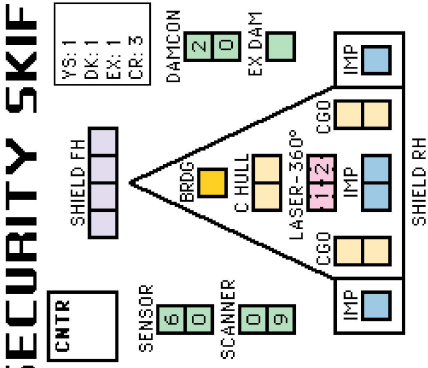

SUBLIGHT SECURITY SKIFF

SHIP DATA TABLE	
TYPE	= SUSSK
POINT VALUE	= 14/4
SHIELD COST	= 0
LIFE SUPPORT	= 0
SIZE CLASS	= 5
REFERENCE	= YR1.9D
NIMBLE SHIP	
WARP-TARGETED LASER	
DIE ROLL	0 1 2 P
1	3
2	2
3	2
4	2
5	2
6	1
1	1
1	0
0	0
0	0
0	0

THIS SHIP IS SUBLIGHT ONLY.

MOVEMENT COST (TOWING) = 0.25
EM COST = 3

WARP ENERGY MOVEMENT COST = 1/4 ENERGY POINT PER HEX

SPEED	1	2	3	4	5	6	7	8	9	10	11	12	13	14	15	16	17	18	19	20	21	22	23	24	25	26	27	28	29	30
Standard	1	1	1	2	2	2	2	2	3	3	3	3	4	4	4	4	4	4	5	5	5	5	6	6	6	6	7	7	7	8
Fract.	1/4	1/2	3/4	1	1 1/4	1 1/2	1 3/4	2	2 1/4	2 1/2	2 3/4	3	3 1/4	3 1/2	3 3/4	4	4 1/4	4 1/2	4 3/4	5	5 1/4	5 1/2	5 3/4	6	6 1/4	6 1/2	6 3/4	7	7 1/4