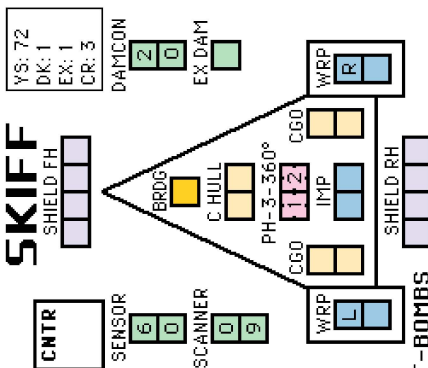

THIS SHIP IS SUBLIGHT ONLY.

THESE UNITS CAN ALL LAND ON PLANETS USING THE POWERED (P2.434) OR AERODYNAMIC (P2.433) LANDING SYSTEMS.

THE CARGO BOXES ON THESE UNITS CAN EACH HOLD 25 POINTS OF CARGO.

MOVEMENT COST TABLE AND TURN MODE TABLE ARE FOR USE BY WARP-POWERED SKIFFS. ALL WARP-POWERED SKIFFS HAVE A TURN MODE OF "B".

WARP ENERGY MOVEMENT COST = 1/4 ENERGY POINT PER HEX

SPEED	1	2	3	4	5	6	7	8	9	10	11	12	13	14	15	16	17	18	19	20	21	22	23	24	25	26	27	28	29	30
Standard	1	1	1	2	2	2	2	2	3	3	3	3	4	4	4	4	4	4	5	5	5	5	6	6	6	6	7	7	7	8
Fract.	1/4	1/2	3/4	1	1 1/4	1 1/2	1 3/4	2	2 1/4	2 1/2	2 3/4	3	3 1/4	3 1/2	3 3/4	4	4 1/4	4 1/2	4 3/4	5	5 1/4	5 1/2	5 3/4	6	6 1/4	6 1/2	6 3/4	7	7 1/4	

EARLY SECURITY SKIFF

SHIP DATA TABLE	
TYPE	= YSSK
POINT VALUE	= 17/8
BREAKDOWN	= 4-6
SHIELD COST	= 0
LIFE SUPPORT	= 0
SIZE CLASS	= 5
REFERENCE	= YR1.9C
NIMBLE SHIP	
TYPE III DEFENSE PHASER	
DIE ROLL	0 1 2 3 4 5 6 7 8 9 10 11 12 13 14 15
1	4
2	4
3	4
4	4
5	4
6	3
3	3
1	0
0	0
0	0
0	0
0	0
0	0
0	0