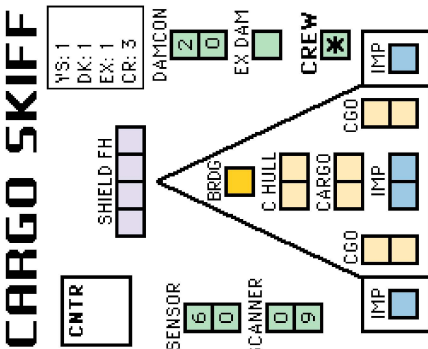

EARLY CARGO SKIFF

SHIP DATA TABLE	
TYPE	= YSK
POINT VALUE	= 14/5
BREAKDOWN	= 4-6
SHIELD COST	= 0
LIFE SUPPORT	= 0
SIZE CLASS	= 5
REFERENCE	= YR1.9A
NIMBLE SHIP	
MOVEMENT COST (TOWING) = 0.25	
EM COST = 3	

THIS SHIP IS SUBLIGHT ONLY.

THESE UNITS CAN ALL LAND ON PLANETS USING THE POWERED (P2.434) OR AERODYNAMIC (P2.433) LANDING SYSTEMS.

THE CARGO BOXES ON THESE UNITS CAN EACH HOLD 25 POINTS OF CARGO.

MOVEMENT COST TABLE AND TURN MODE TABLE ARE FOR USE BY WARP-POWERED SKIFFS. ALL WARP-POWERED SKIFFS HAVE A TURN MODE OF "B".

WARP ENERGY MOVEMENT COST = 1/4 ENERGY POINT PER HEX

SPEED	1	2	3	4	5	6	7	8	9	10	11	12	13	14	15	16	17	18	19	20	21	22	23	24	25	26	27	28	29	30
Standard	1	1	1	2	2	2	2	2	3	3	3	3	4	4	4	4	4	4	5	5	5	5	6	6	6	6	7	7	7	8
Fract.	1/4	1/2	3/4	1	1 1/4	1 1/2	1 3/4	2	2 1/4	2 1/2	2 3/4	3	3 1/4	3 1/2	3 3/4	4	4 1/4	4 1/2	4 3/4	5	5 1/4	5 1/2	5 3/4	6	6 1/4	6 1/2	6 3/4	7	7 1/4