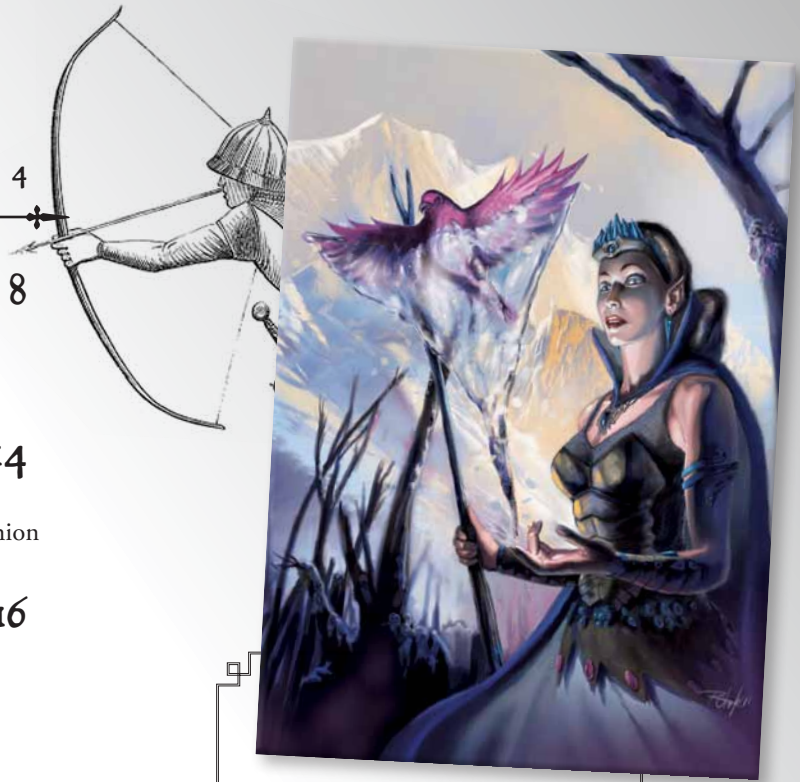

Free City of Zobeck:
The Ruins of Arbonesse 80

by Jeff Grubb

COMICS

Bolt & Quiver 20

d20 Monkey 44

10'x 10' Toon 78

ON THE COVER

The winter season brings us the "Snow Queen" by Richard Clark, whose work was previously featured on the cover of issue #11