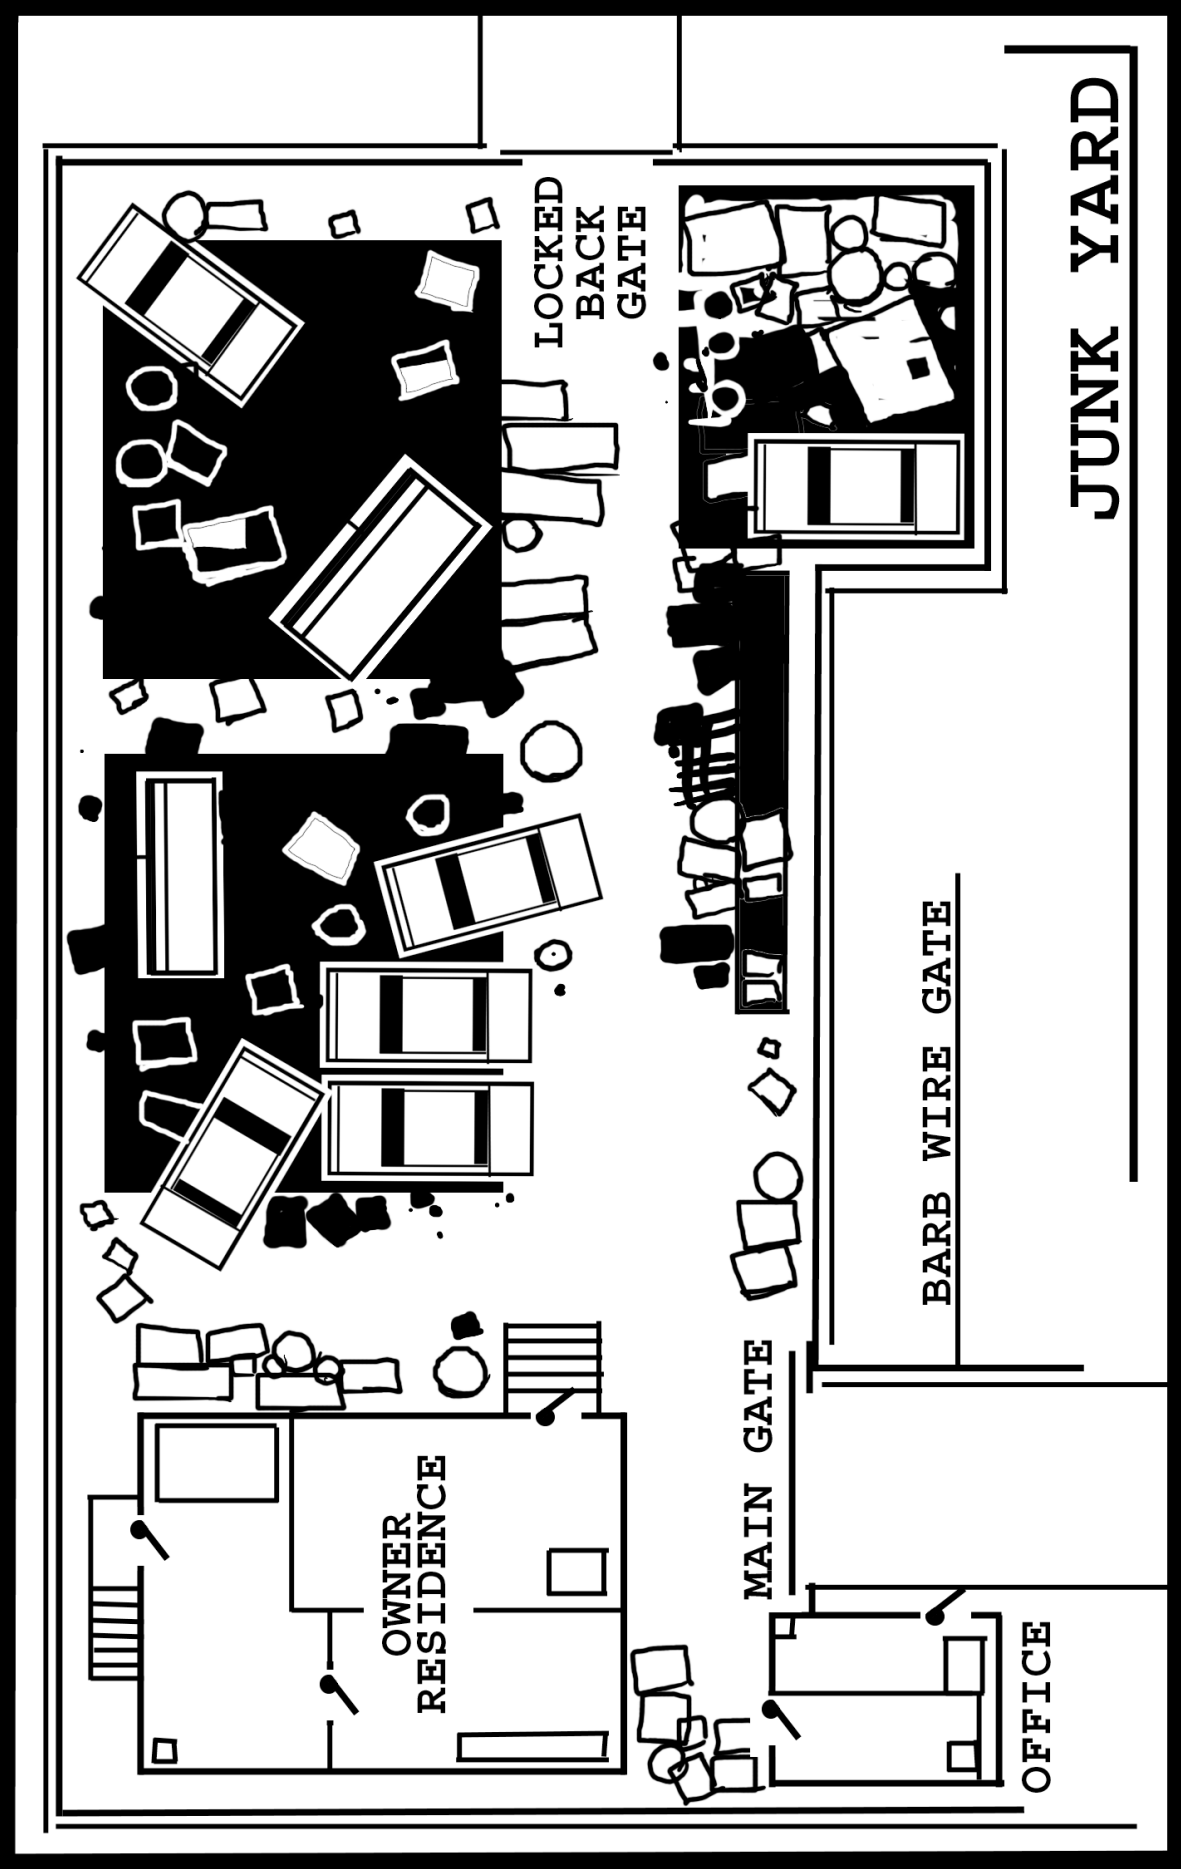

MODERN DAY MAPS 2

Louis Porter Jr.

LPJ9902

JAIL CELL

SCALE IN FEET

OWNER RESIDENCE

LOCKED BACK GATE

MAIN GATE