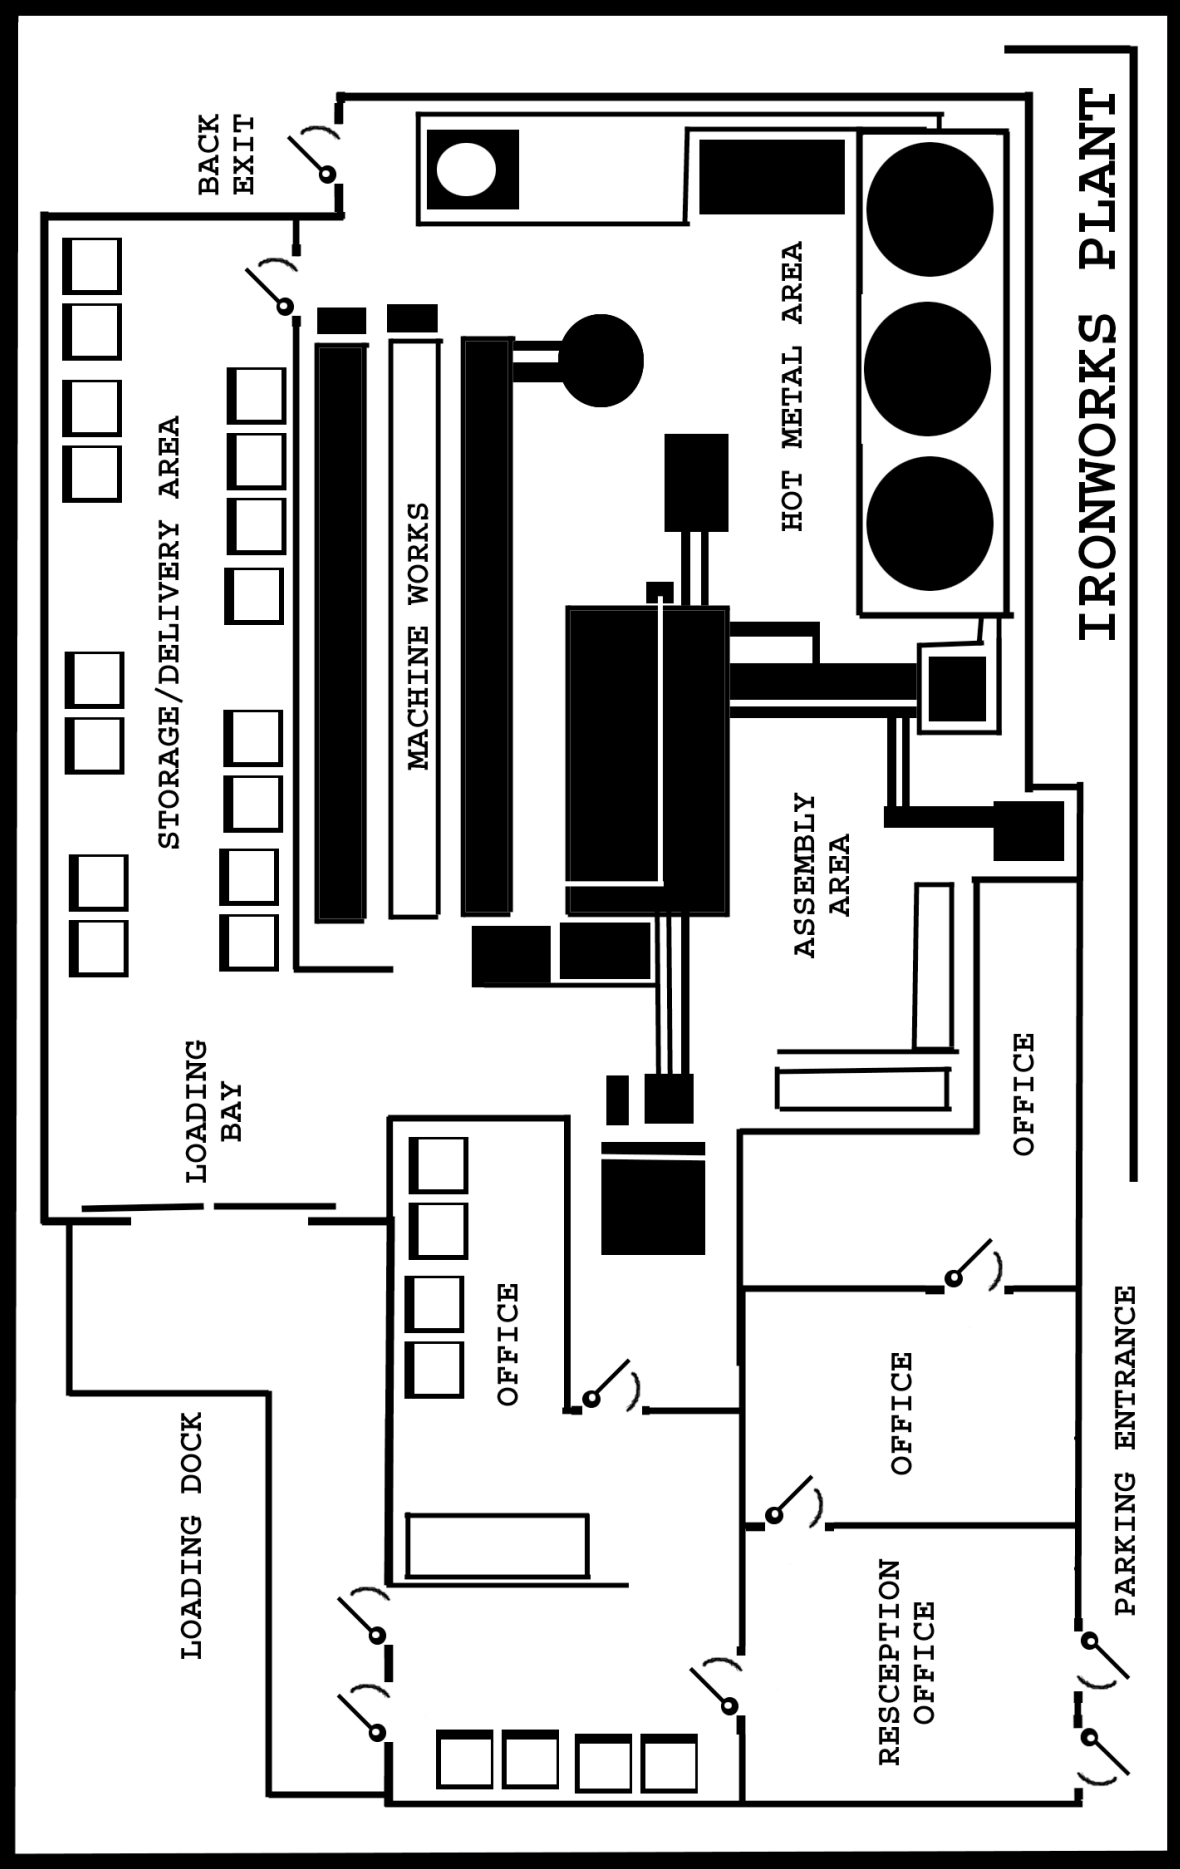

MODERN DAY MAPS 2

Louis Porter Jr.

LPJ9902

JAIL CELL

SCALE IN FEET

OWNER RESIDENCE

LOCKED BACK GATE

MAIN GATE

BARB WIRE GATE

JUNK YARD

OFFICE