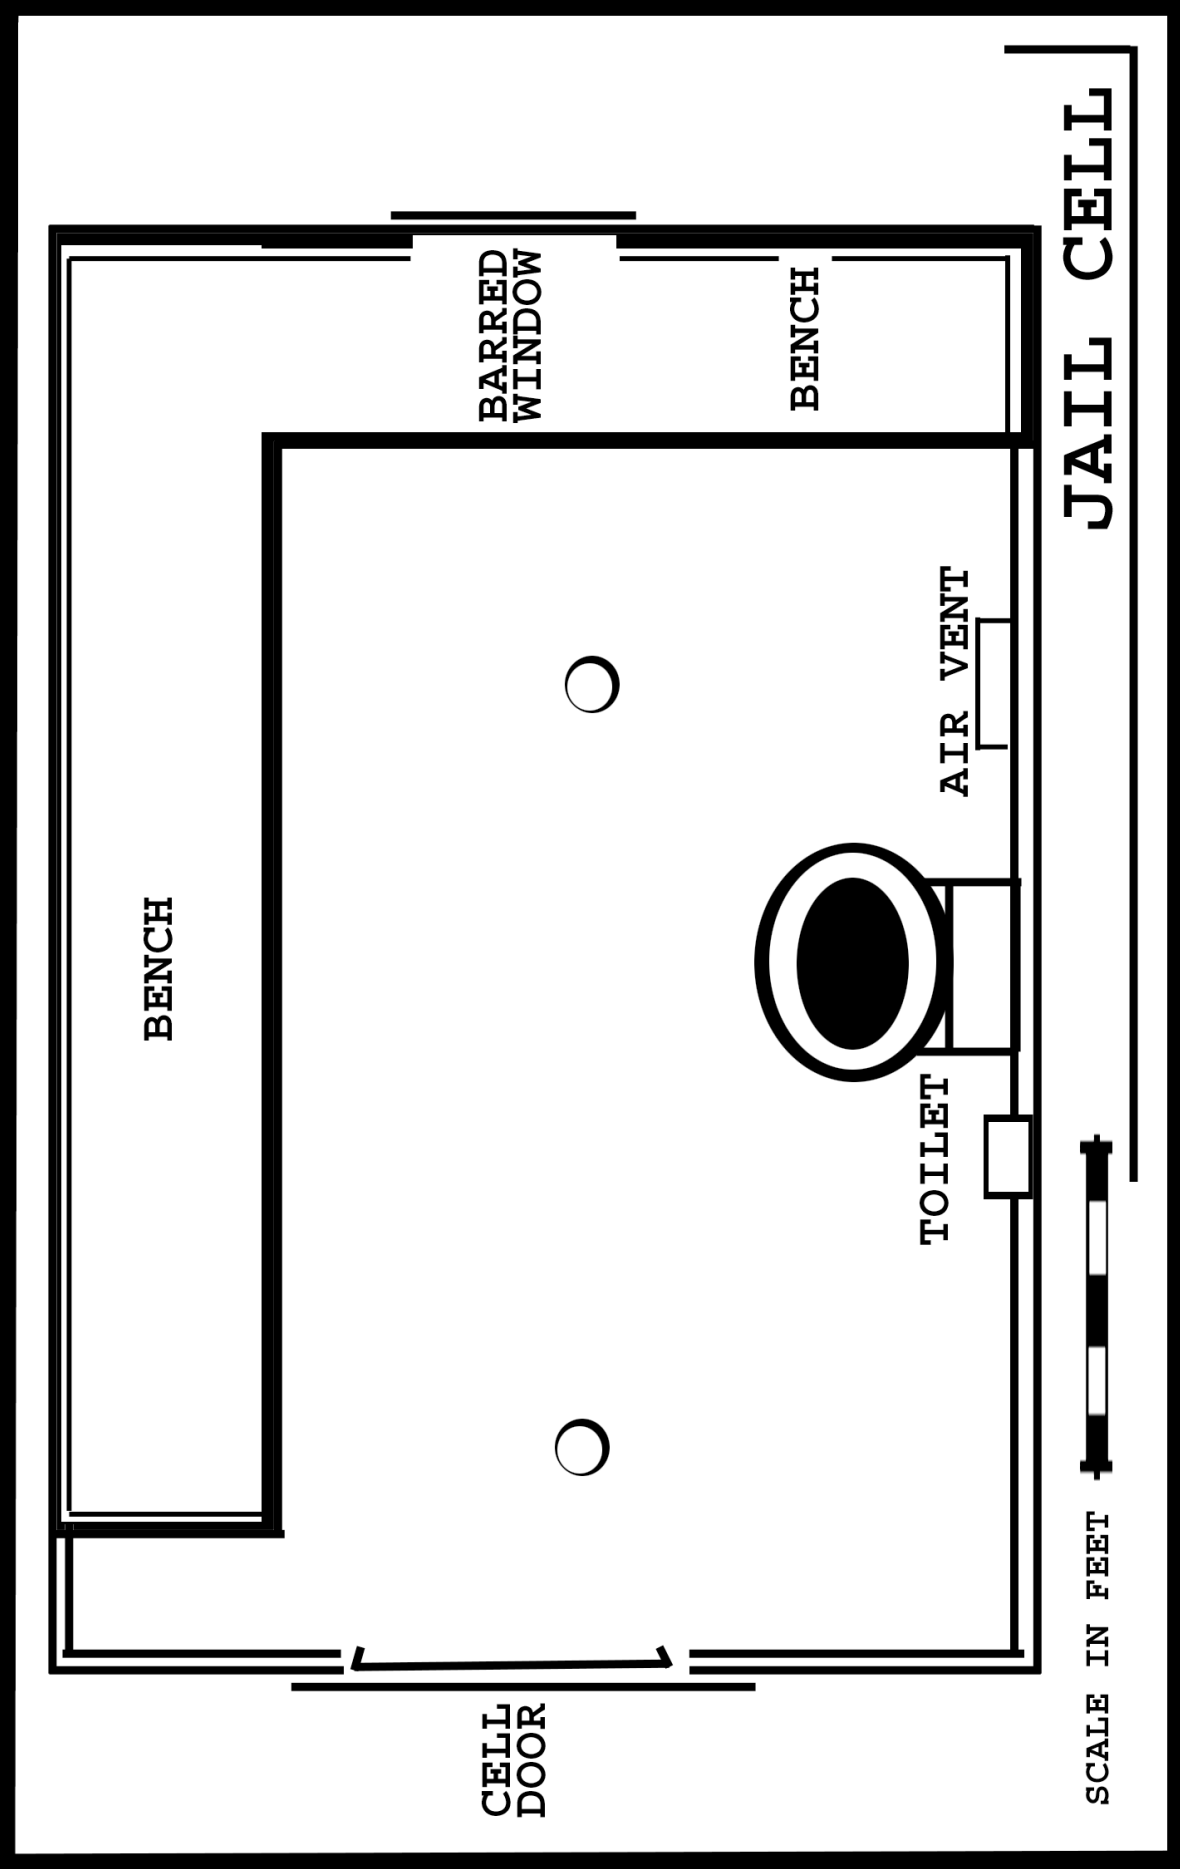

MODERN DAY MAPS 2

Louis Porter Jr.

LPJ9902

JAIL CELL

SCALE IN FEET

OWNER RESIDENCE

LOCKED BACK GATE

MAIN GATE